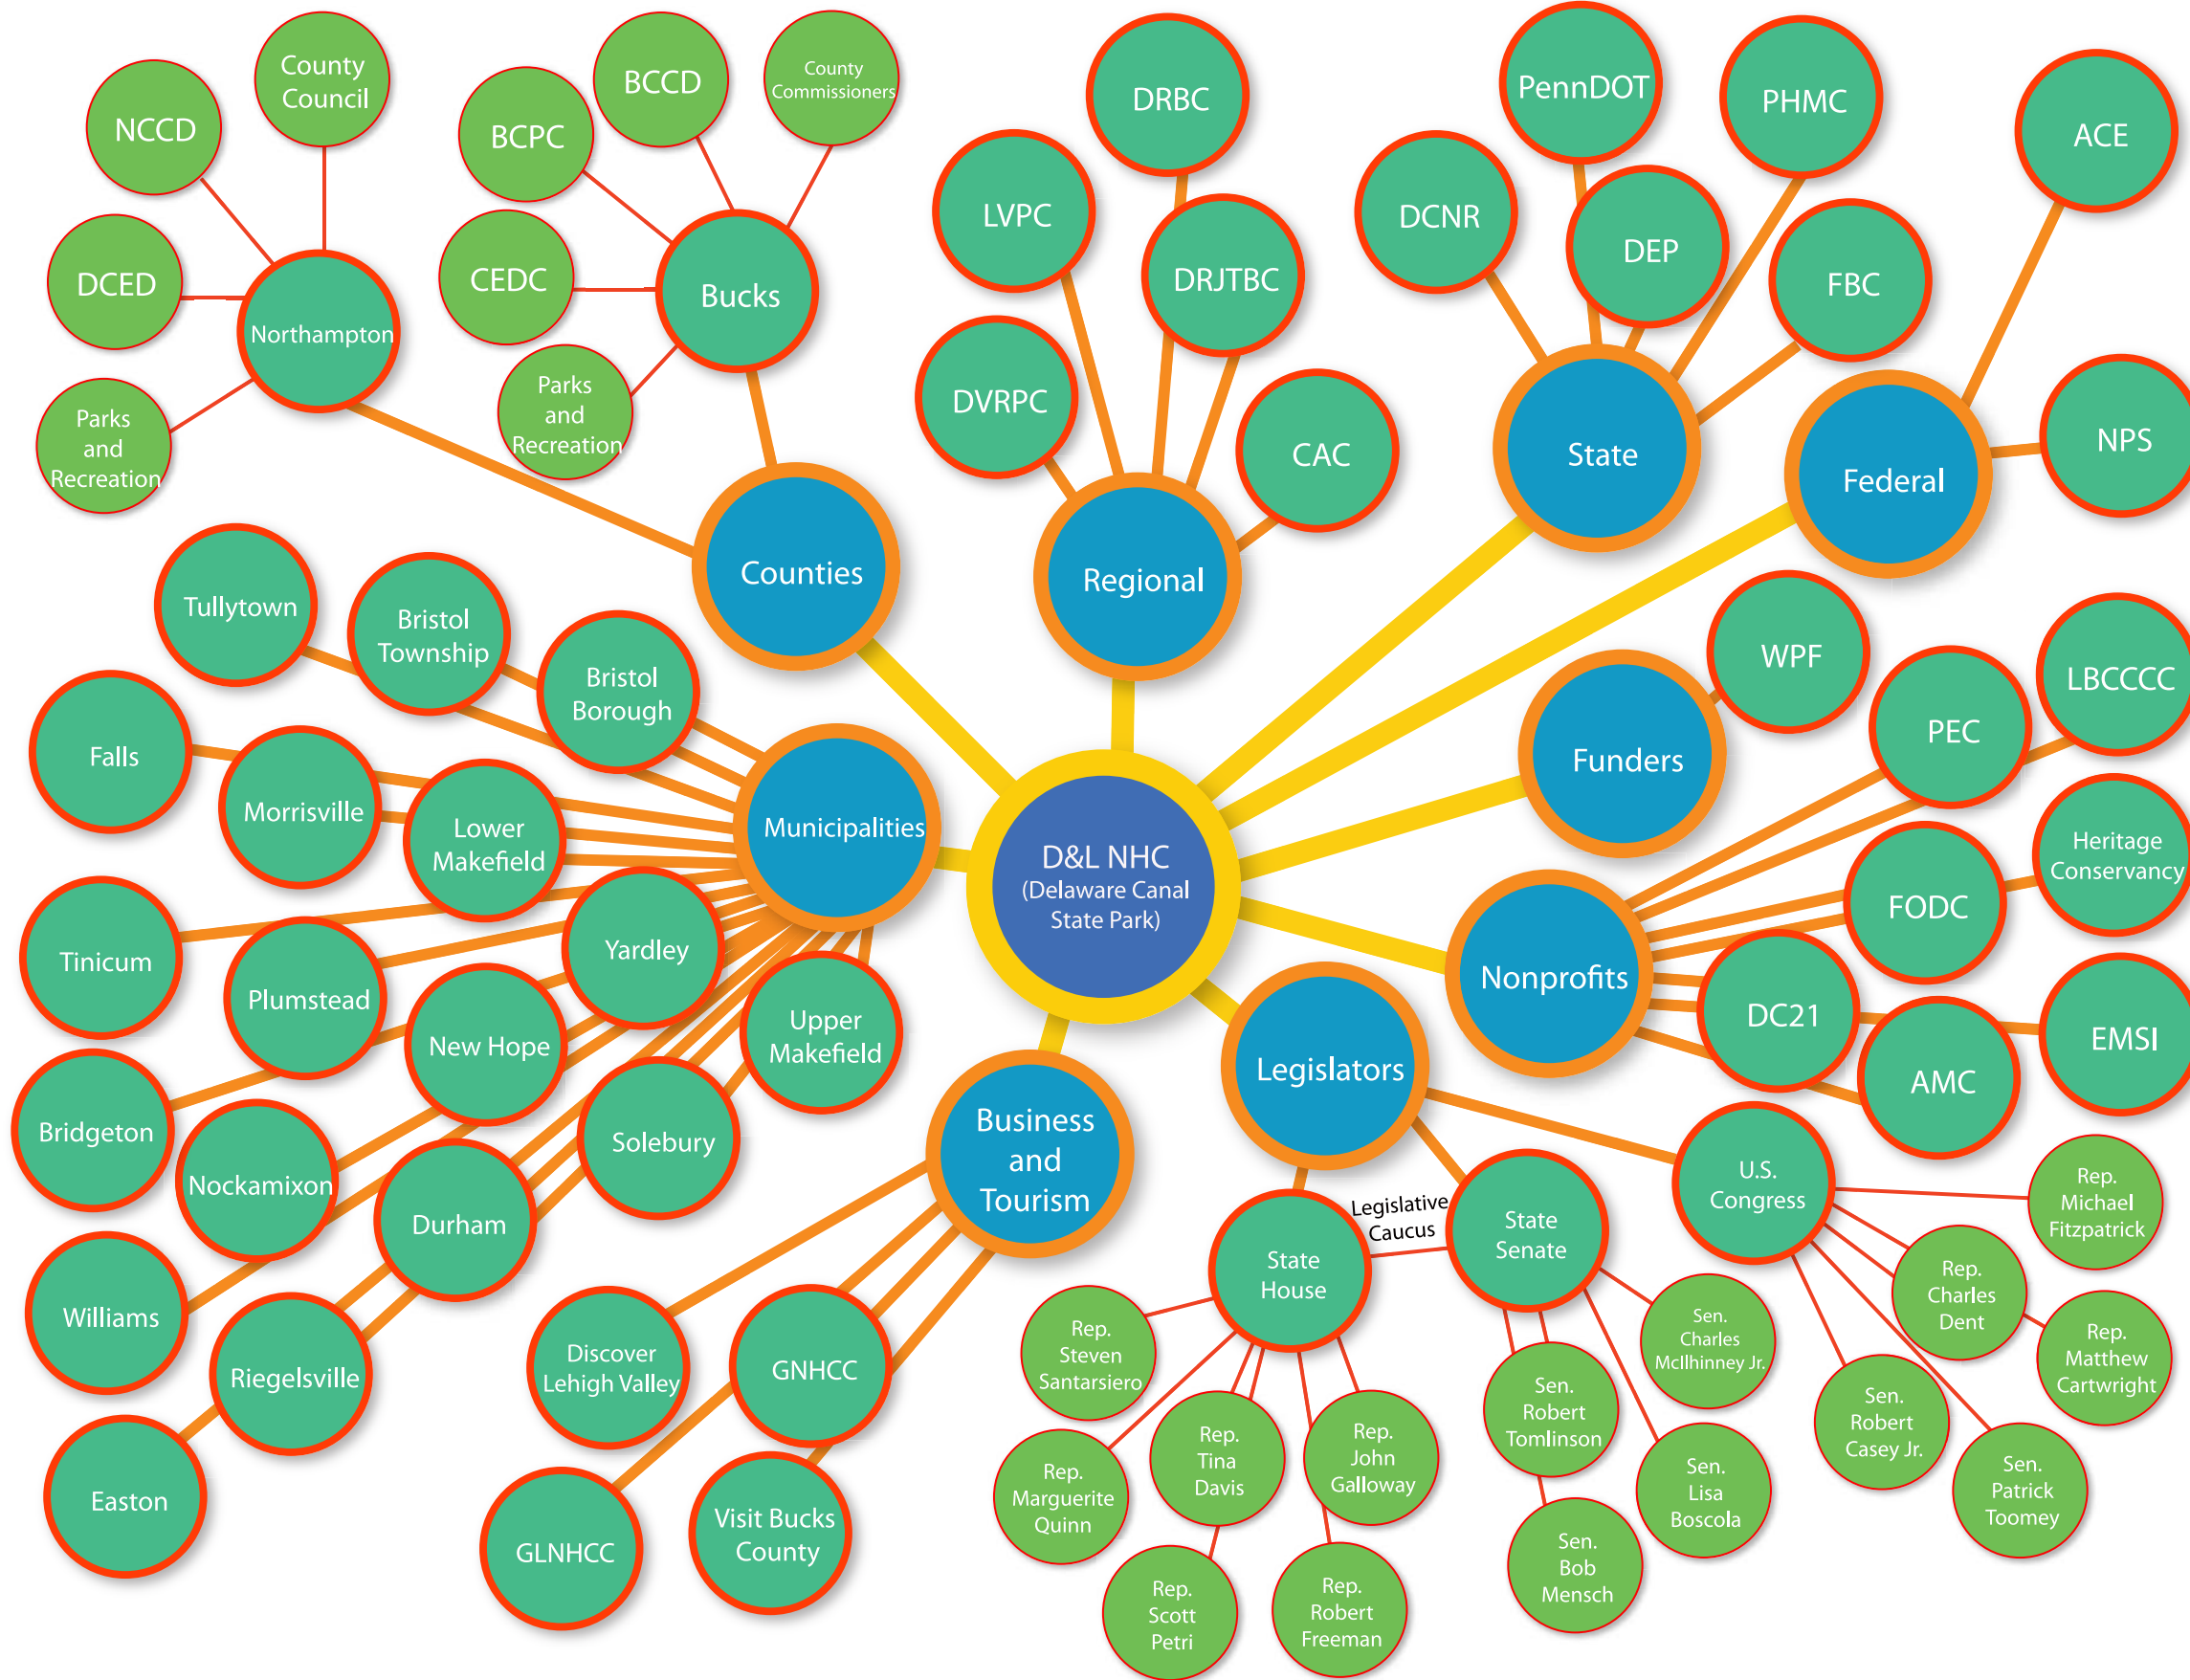

Delaware Canal Partner Roundtable

Abbreviation Key

- ACE: Army Corps of Engineers
- AMC: Appalachian Mountain Club
- BCCD: Bucks County Conservation District
- BCPC: Bucks County Planning Commission
- CAC: Canal Advisory Committee
- CEDC: Bucks County Economic Development Corp.
- DC21: Delaware Canal 21
- DCED: Department of Community and Economic Development
- DCNR: Department of Conservation and Natural Resources
- DEP: Department of Environmental Protection
- DRBC: Delaware River Basin Commission
- DRJTBC: Delaware River Joint Toll Bridge Commission
- DVRPC: Delaware Valley Regional Planning Commission
- EMS: Easton Main Street Initiative
- FBC: Fish and Boat Commission
- FODC: Friends of the Delaware Canal
- GLNHCC: Greater Lambertville New Hope Chamber of Commerce
- GNHCC: Greater New Hope Chamber of Commerce
- LBCCC: Lower Bucks County Canal Conservation Committee
- LVPC: Lehigh Valley Planning Commission
- NCCD: Northampton County Conservation District
- NPS: National Park Service
- PEC: Pennsylvania Environmental Council
- PennDOT: Pennsylvania Department of Transportation
- PHMC: Pennsylvania Historical and Museum Commission
- WPF: William Penn Foundation

November 2015